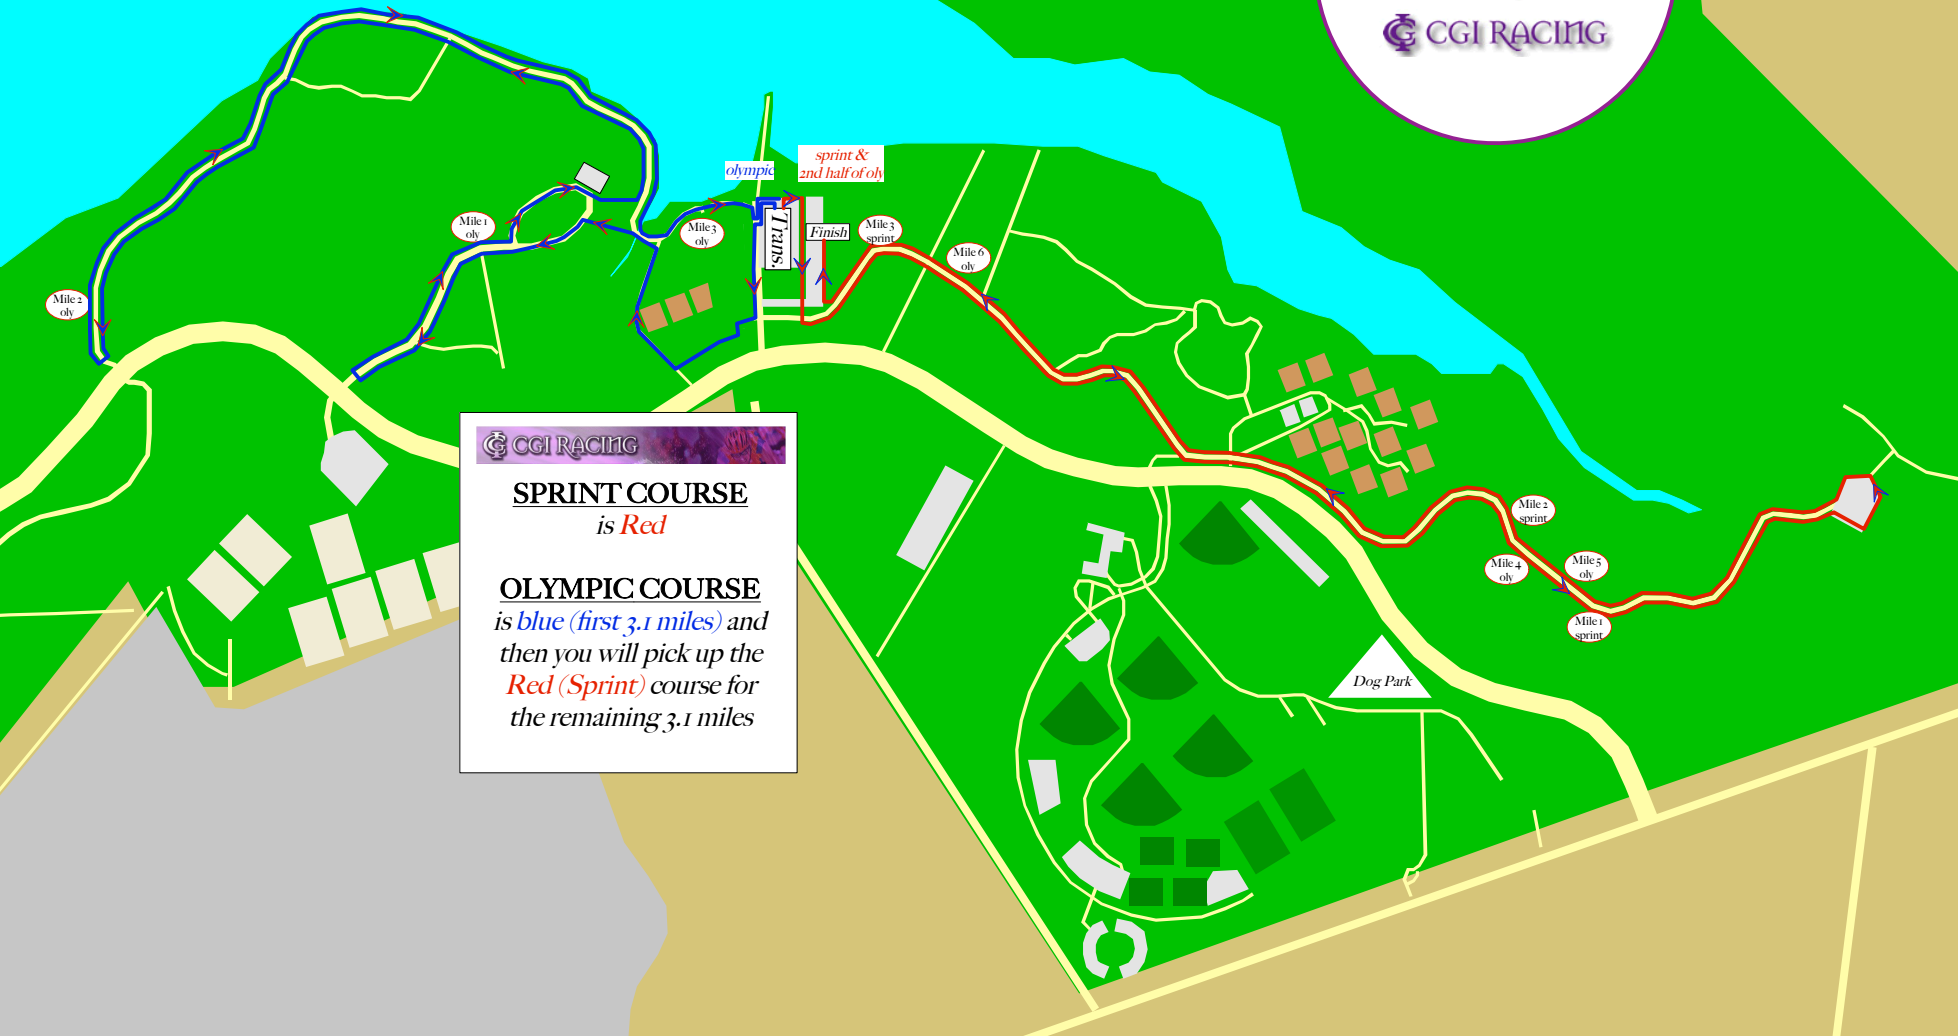

Mercer County Park

Lake Mercer

CGI RACING

SPRINT COURSE
is Red

OLYMPIC COURSE
is blue (first 3.1 miles) and then you will pick up the Red (Sprint) course for the remaining 3.1 miles